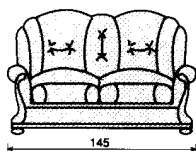

Scorniciati

Mod. Reglisse

de angeli® group

Il salotto REGLISSE si propone con:
Divano 3P., Divano 2P., Divano letto e
Poltrona.

Finitura: lucidato o laccato in diverse tinte;
rivestimenti fotografati o, a scelta, fra quelli
inseriti nel nostro campionario.

Fusto: faggio massello.

Imbottitura: schienali in poliuretano
espanso indeformabile a densità
differenziata;

sedute in H.R. 30 indeformabile ignifugo.
Tutto ricoperto in dacron.

N.B.: possibilità divano letto ortopedico.

The sitting-group REGLISSE is proposed
with: 3 seats Sofa, 2 seats Sofa, Sofa-bed
and Armchair.

Finishings: in various painted or lacquered
colours; upholstery as photograph or to
choose among our patterns. *Frame:* solid
beech.

Filling: back in non-deformable expanded
polyurethane with different density;
seats in non-deformable fire-proof H.R. 30.
Allcovered in dracron.

Note: possibility to have an orthopedic sofa-
bed.

Le salon REGLISSE est proposé avec:
Canapé 3P., Canapé 2P., Canapé-lit et
Fauteuil.

Finitions: vernis ou laqué en différentes
teintes; revêtements selon photo ou, au
choix, parmi ceux de notre collection.

Boiserie: hêtre massif.

Rembourrage: dossiers en polyuréthane
expansé indéformable de densités
différentes;

assises en H.R. 30 indéformable ignifuge.
Tout est recouvert en dacron.

N.B.: possibilité canapé-lit en lattes.