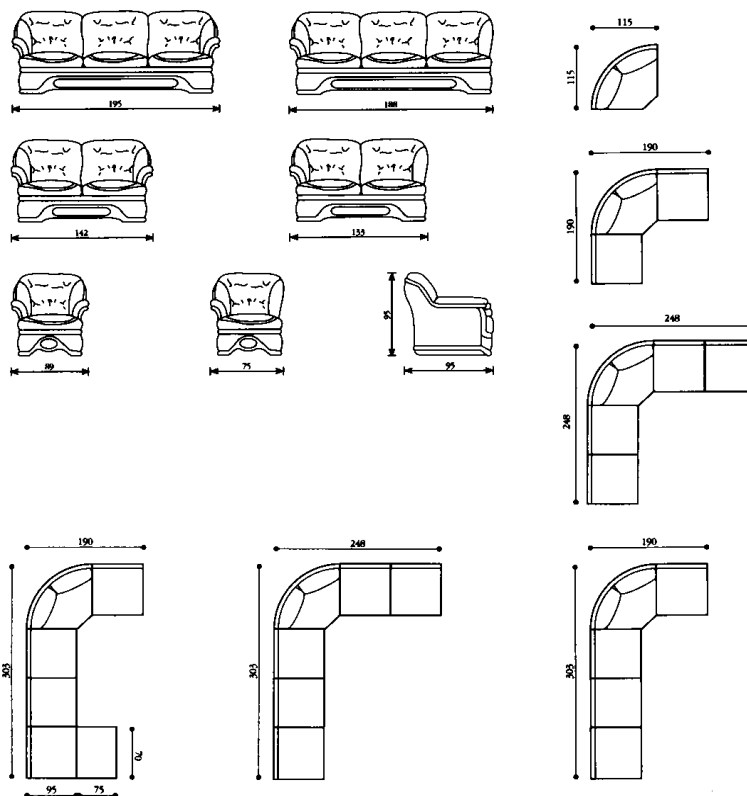

Scorniciati

Mod. Domino

de angeli® group

Il salotto DOMINO si propone con: Divano 3P., Divano 2P., Divano letto, poltrona e in versione Angolare con: Laterale 3P., Laterale 2P., Laterale IP., Angolo, Laterale 3P. letto, Laterale 2P. letto.

The sitting-group DOMINO is proposed with: 3 seats Sofa, 2 seats Sofa, Armchair and in corner version with: 3 seats side, 2 seats side, 1 seat side, corner, 3 seats side-bed, 2 seats side-bed.

Finishings: in various painted or lacquered colours; upholstery as photograph or to choose among our patterns.

Le salon DOMINO est proposé avec: Canapé 3P., Canapé 2P., Canapé-lit., Fauteuil et en version Angulaire avec: Latéral 3P., Latéral 2P., Latéral IP., Angle, Latéral 3P.-lit, Latéral 2P.-lit,

Finitions: vernis ou laqué en différentes teintes; revêtements selon photo ou, au choix, parmi ceux de notre collection.