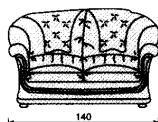

Scorniciati

Mod. Athos

de angeli® group

Il salotto ATHOS si propone con: Divano 3P.,
Divano 2P., Divano letto e Poltrona.

Finitura: lucidato o laccato in diverse tinte;
rivestimenti fotografati o, a scelta, fra quelli inseriti
nel nostro campionario.

Fusto: faggio massello.

Imbottitura: schienali in poliuretano espanso
indeformabile a densità differenziata;
sedute in H.R. 30 indeformabile ignifugo. Tutto
ricoperto in dacron.

N.B.: possibilità divano letto ortopedico.

The sitting-group ATHOS is proposed with: 3
seats Sofa, 2 seats Sofa, Sofa-bed and Armchair.

Finishings: in various painted or lacquered
colours; upholstery as photograph or to choose
among our patterns. *Frame:* solid beech.

Filling: back in non-deformable expanded
polyurethane with different density;
seats in non-deformable fire-proof H.R. 30.

Allcovered in dacron.

Note: possibility to have an orthopedic sofa-bed.

Le salon ATHOS est proposé avec: Canapé 3P.,
Canapé 2P., Canapé-lit et Fauteuil.

Finitions: vernis ou laqué en différentes teintes;
revêtements selon photo ou, au choix, parmi ceux
de notre collection. *Boiserie:* hêtre massif.

Rembourrage: dossiers en polyuréthane expansé
indéformable de densités différentes;
assises en H.R. 30 indéformable ignifuge. Tout
est recouvert en dacron.

N.B.: possibilité canapé-lit en lattes.